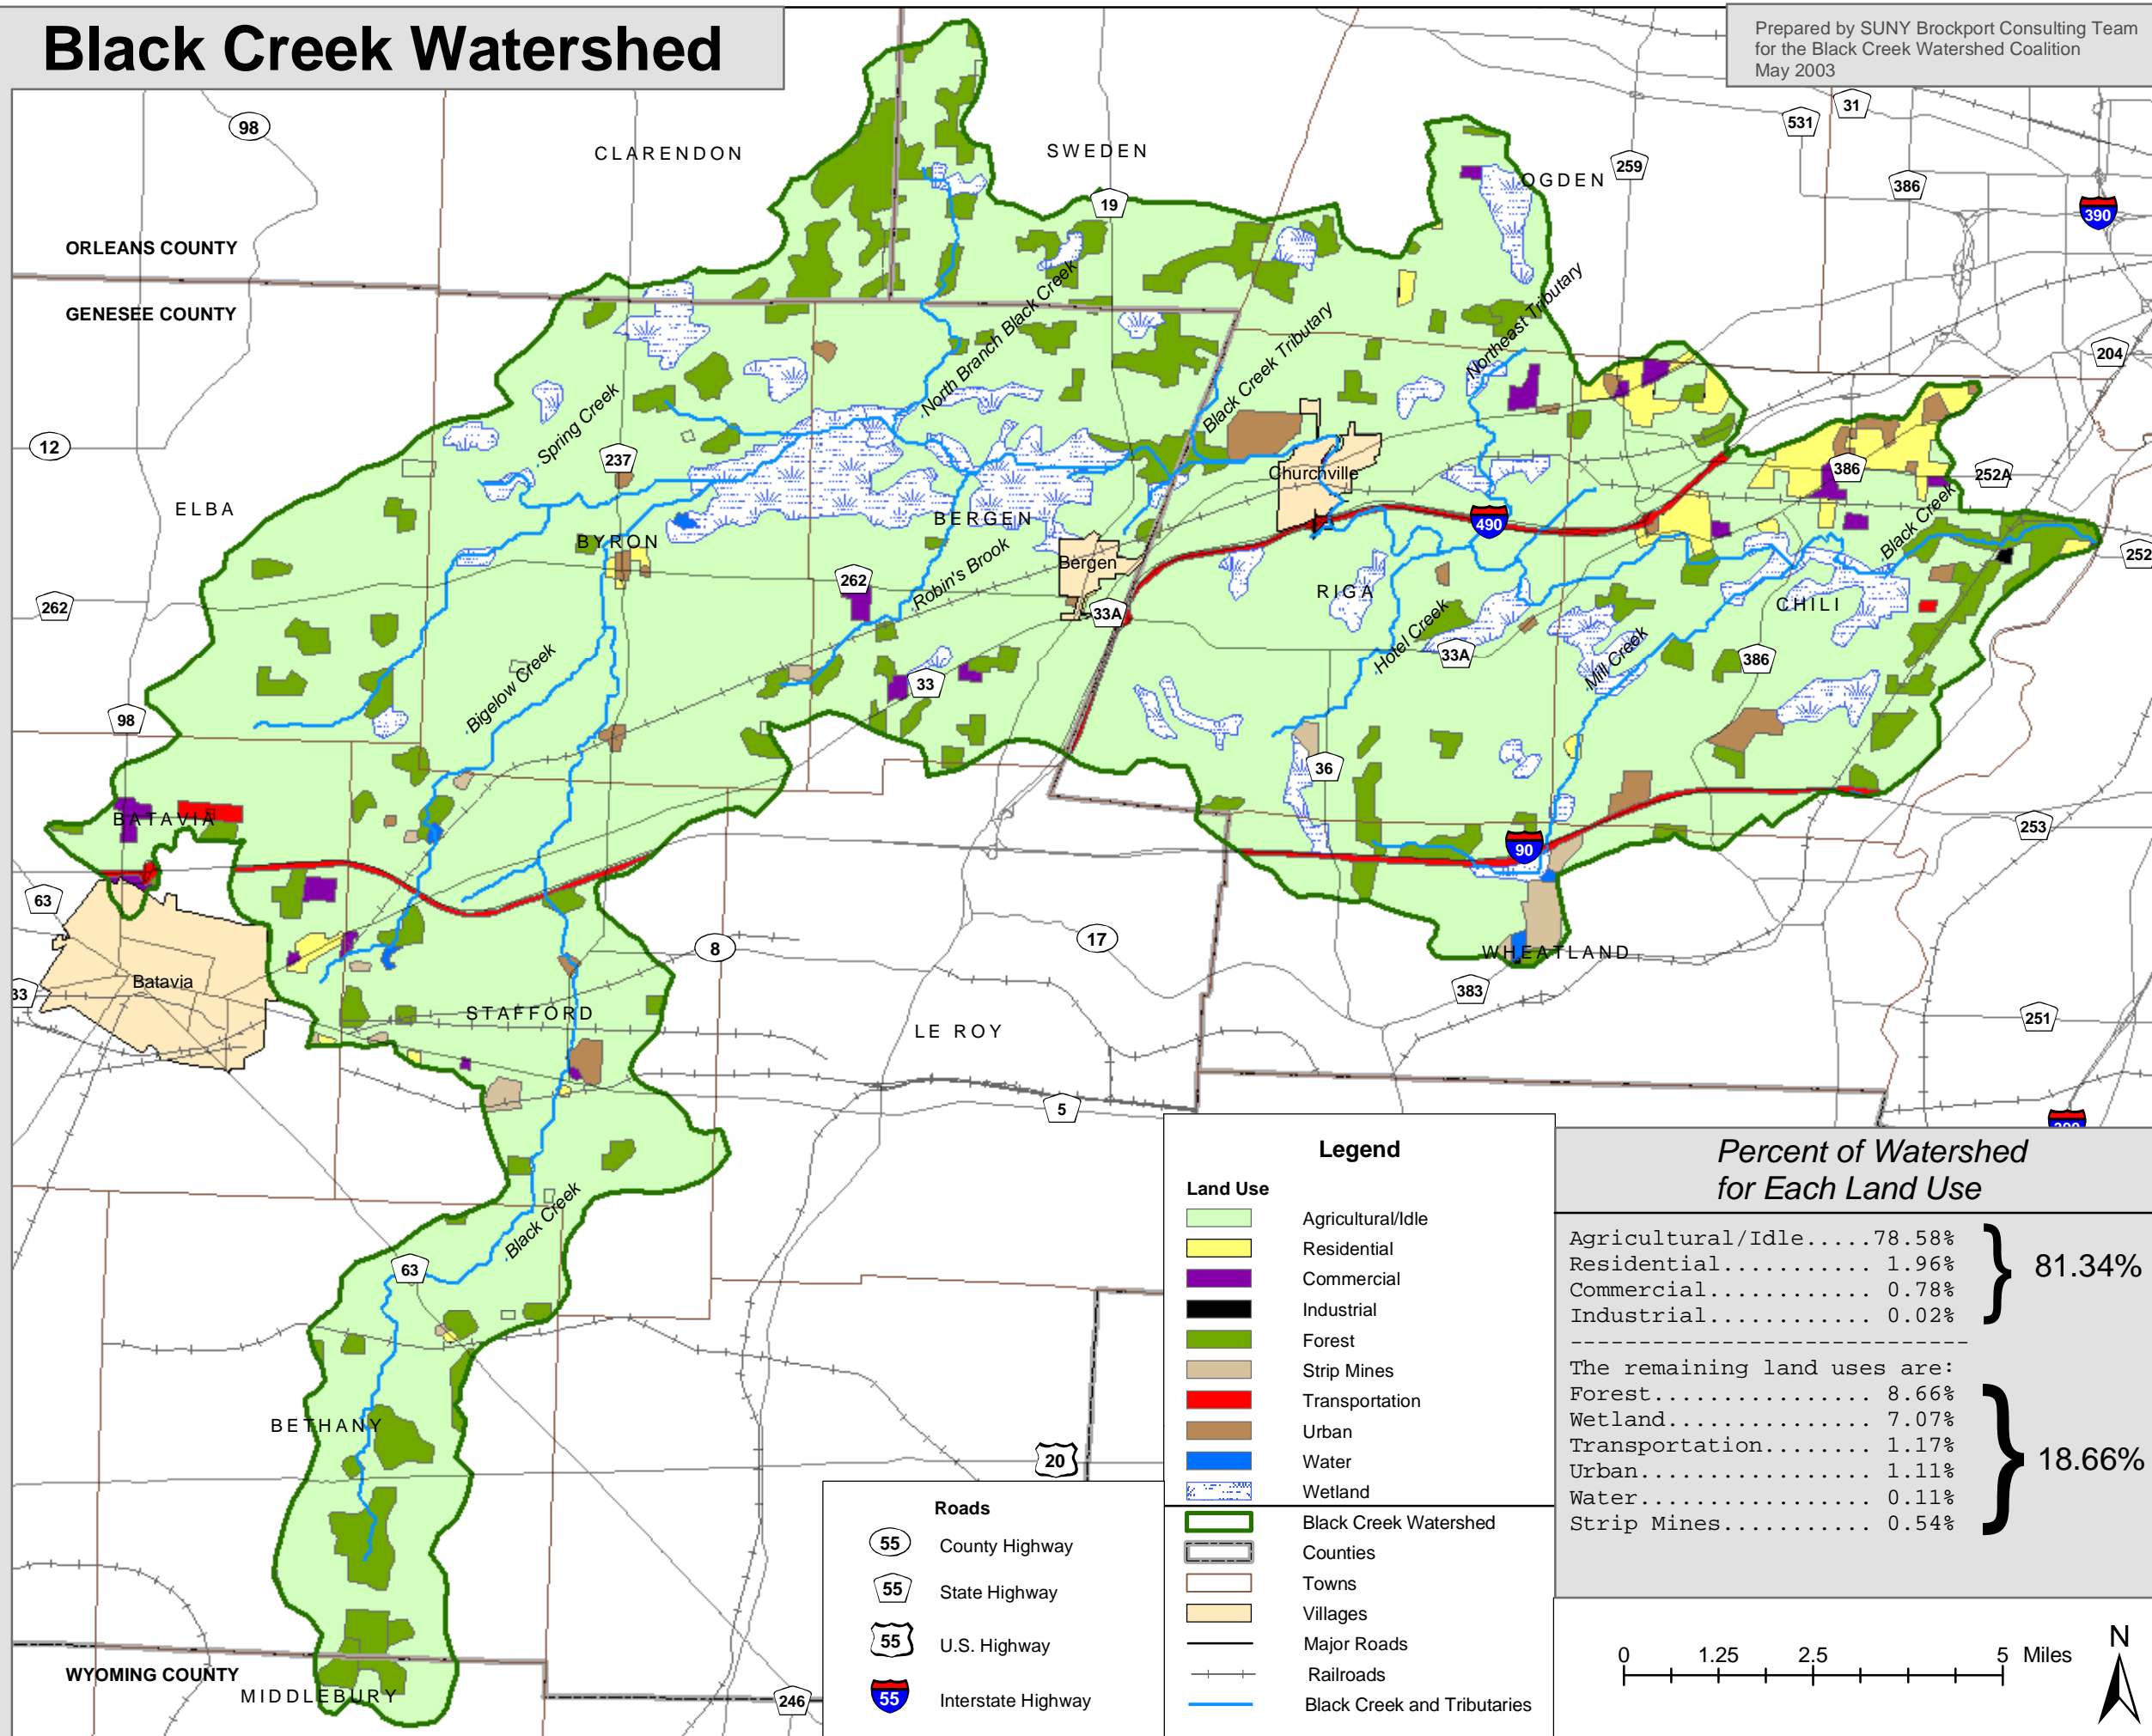

# Black Creek Watershed

Prepared by SUNY Brockport Consulting Team  
for the Black Creek Watershed Coalition  
May 2003

## Land Use

DISCLAIMER: A degree of error is inherent in all maps. This map is distributed "AS-IS" without warranties of any kind, either expressed or implied, including but not limited to warranties of suitability to a particular purpose or use. This map is for illustration purposes only. It is not suitable for site-specific decision making, should not be construed as a legal document or survey instrument, and should not be used for making financial or any other commitments.